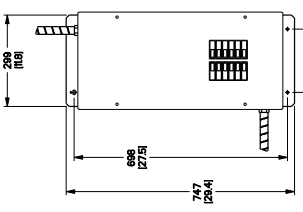

TRANSFER SWITCH
20KW
(IF SUPPLIED)

TRANSFER SWITCH
8KW - 17KW
(IF SUPPLIED)

"DO NOT LIFT BY ROOF"

FRONT VIEW

LEFT SIDE VIEW

RIGHT SIDE VIEW

REAR VIEW

*ALL DIMENSIONS IN MILLIMETERS INCHES