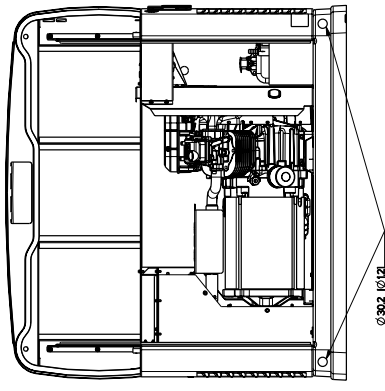

TRANSFER SWITCH
20KW
(IF SUPPLIED)

TRANSFER SWITCH
8KW - 17KW
(IF SUPPLIED)

"DO NOT LIFT BY ROOF"

FRONT VIEW

LEFT SIDE VIEW

RIGHT SIDE VIEW

REAR VIEW

*ALL DIMENSIONS IN MILLIMETERS INCHES