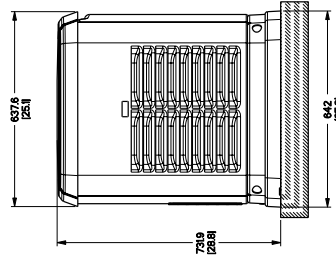

TRANSFER SWITCH
20KW
(IF SUPPLIED)

TRANSFER SWITCH
8KW - 17KW
(IF SUPPLIED)

"DO NOT LIFT BY ROOF"

FRONT VIEW

LEFT SIDE VIEW

RIGHT SIDE VIEW

REAR VIEW

*ALL DIMENSIONS IN MILLIMETERS INCHES