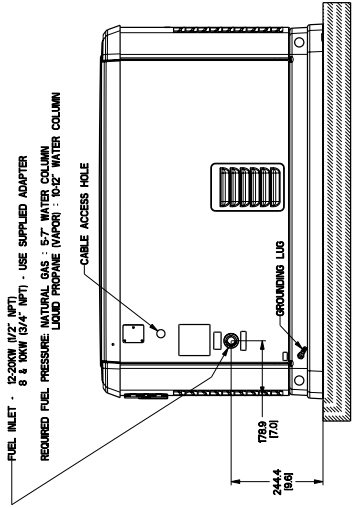

TRANSFER SWITCH
20KW
(IF SUPPLIED)

TRANSFER SWITCH
8KW - 17KW
(IF SUPPLIED)

"DO NOT LIFT BY ROOF"

FRONT VIEW

LEFT SIDE VIEW

RIGHT SIDE VIEW

REAR VIEW

*ALL DIMENSIONS IN MILLIMETERS INCHES