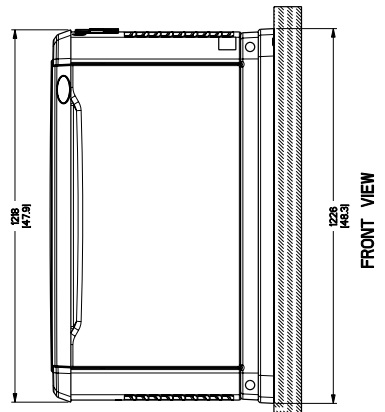

TRANSFER SWITCH
20KW
(IF SUPPLIED)

TRANSFER SWITCH
8KW - 17KW
(IF SUPPLIED)

"DO NOT LIFT BY ROOF"

FRONT VIEW

LEFT SIDE VIEW

RIGHT SIDE VIEW

REAR VIEW

*ALL DIMENSIONS IN MILLIMETERS INCHES